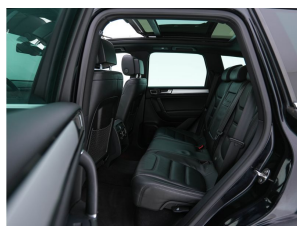

Accessories

Alarm system, Alloy wheels (21"), Bi-xenon headlights, Cruise control, Digital radio (QV3), Electrically operated sliding roof, Heated seat, Leather upholstery, Metallic paint, Panorama roof, Sliding roof (3FU), 12 volt socket, Alloy wheels, Anti-lock braking system, Automatically dimming rear mirror, Automatic dipped headlights, Baggage cover, Bend lighting, Bumpers in colour of body, Center armrest, Central locking, Climate control, Controlled slip differential, Diesel particulate filter, Driver's airbag, Driver drowsiness detection, Electrically adjustable door mirrors, Electrically adjustable driver's seat with memory, Electrically adjustable front seats, Electrically adjustable front seat with