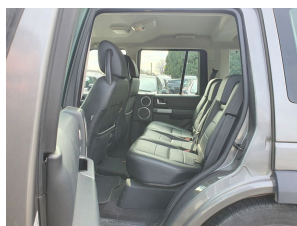

Land Rover Discovery 2.7 TdV6 SE Climate-Pack *MOTOR-DEFECT*

Make	Land Rover
Model	Discovery
Type	2.7 TdV6 SE Climate-Pack *MOTOR-DEFECT*
Registration number	76-HTZ-1
First registration date	05-03-2009
Color	Stornoway Grey (grey metallic)
Fuel	Diesel
Transmission	Automatic
Mileage	263.739 km
Cylinder Capacity	2.720 cc
Power	140 kW
Consumption	10,2 l/100km
VAT/Margin	Margin
Empty weight	2.404 kg
PRICE MARGIN	€ 3.245,-

Accessories

Alarm system, Alloy wheels (18"), Climate control, Cruise control, Cruise control (001), Heated seat, Navigation system, 12 volt socket, Air suspension, Anti-lock braking system, Anti-slip regulation, Automatically dimming rear mirror, Automatic dipped headlights, Buggage cover, Center armrest, Diesel particulate filter, Driver's airbag, Electrically adjustable door mirrors, Electrically operated front and rear windows, Electronic brakeforce distribution, Front and rear headrests, Front fog lights, Front head airbags, Front parking sensors, Front side airbags, Heated door mirrors, Heated rear seats, Heated windscreen, Heat reflecting glass, Height adjustable driver's seat, Height adjustable steering wheel,

Comments

EXPORT-DOCUMENTS € 200,- * GOVORIM PO RUSSKI * MOWIE PO POLSKU * VORBIM ROMANESTE* ! MOTOR-DEFECT !

Last service carried out at: 254.979 km

Vehicle and brand specific options (AutoVIN) ;
Tyres 255/60 r18..h,
Wheels 8j x 18r light metal,
2-layer metallic,
2720ccm 140kw,

CONTACT

MAILING NEW CARS?

Haverkamp Auto's
Woudweg 7
7395 SH Teuge Holland
Tel: **0031 055-3231210**
Fax: **0031 055-3231966**
E-mail: info@haverkamp.nl