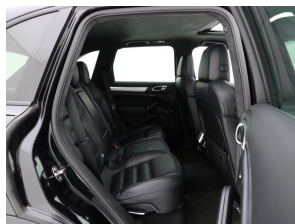

## Accessories

12 volt socket, Adaptive shock absorption system, Air suspension, Alarm system, Alloy wheels (21"), Anti-lock braking system, Automatically dimming rear mirror, Automatic dimming exterior mirrors, Baggage cover, Bend lighting, Bi-xenon headlights, Bumpers in colour of body, Climate control, Cruise control, Driver's airbag, Electrically adjustable door mirrors, Electrically adjustable driver's seat with memory, Electrically adjustable front seats with memory, Electrically operated front windows, Electrically operated rear windows, Electrically operated sliding/tilting roof, Electrically operated sliding roof, Electrically operated tailgate, Front and rear parking sensors, Front central armrest, Front fog lights, Front head